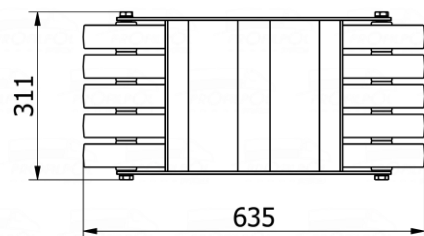

Rubber wheel provide grip and good adaptation to rough terrain.

Catalog no.	Designation	Weight kg/ pc.
18510290.2	Car trolley with rubber wheels	12,95

Notes

PROFILPOL
SYSTEM

www.profilpolsystem.pl

sprzedaz@profilpolsystem.pl

OLESNO
ul. Częstochowska 20
46-300 Olesno

+48 883 335 994