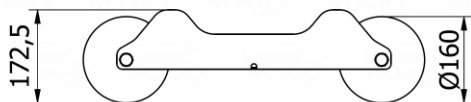

Rubber wheel provide grip and good adaptation to rough terrain.

Catalog no.	Designation	Weight kg/ pc.
18510290.2	Car trolley with rubber wheels	12,95

Notes

PROFILPOL
SYSTEM

www.profilpolsystem.pl

sprzedaz@profilpolsystem.pl

OLESNO
ul. Częstochowska 20
46-300 Olesno

+48 883 335 994