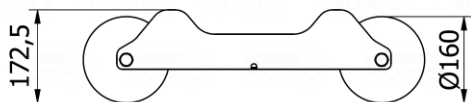

*Very light and durable construction  
with double paint coating!!!  
Easy transport of damaged cars.*

Catalog no.	Designation	Weight kg/ pc.
18510290.1	Car trolley with plastic wheels	10,5

Notes

**PROFILPOL**  
SYSTEM