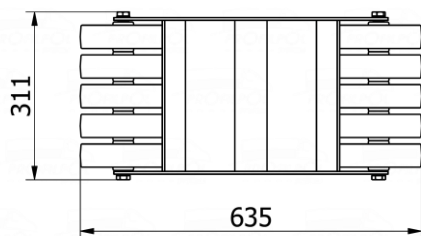

*Very light and durable construction  
with double paint coating!!!  
Easy transport of damaged cars.*

Catalog no.	Designation	Weight kg/ pc.
18510290.1	Car trolley with plastic wheels	10,5

Notes

**PROFILPOL**  
SYSTEM

Catalog no.	Designation	Weight kg/ pc.
18510290.2	Car trolley with rubber wheels	12,95

Notes

**PROFILPOL**  
SYSTEM

 [www.profilpolsystem.pl](http://www.profilpolsystem.pl)

 [sprzedaz@profilpolsystem.pl](mailto:sprzedaz@profilpolsystem.pl)