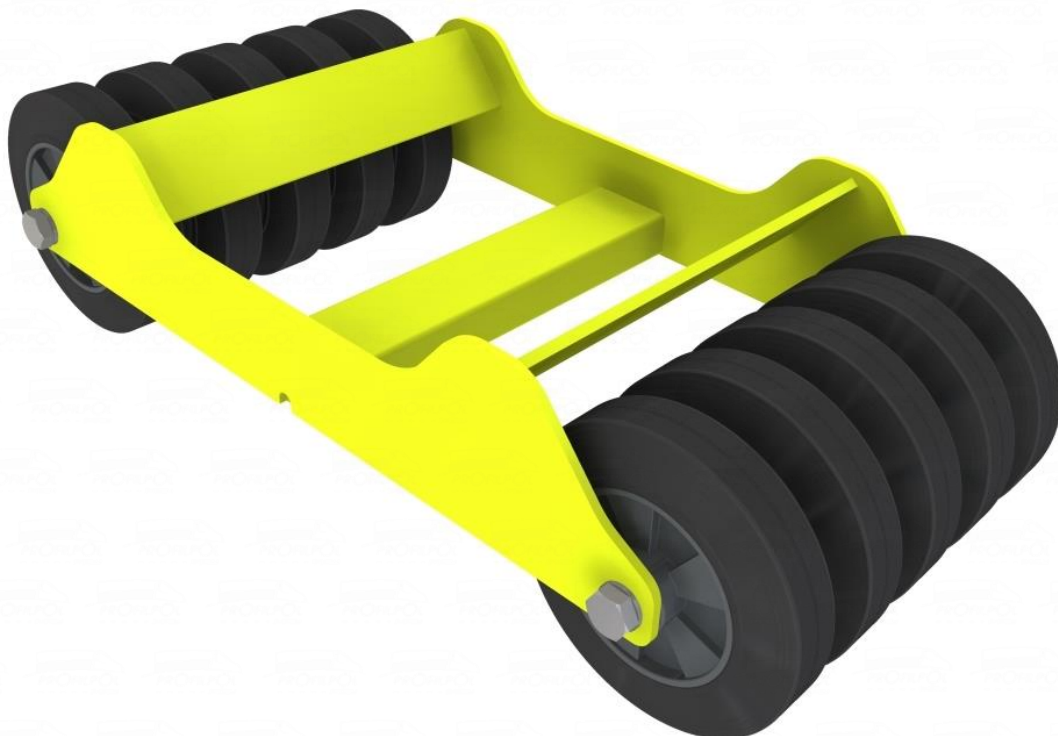

*Very light and durable construction  
with double paint coating!!!  
Easy transport of damaged cars.*

Catalog no.	Designation	Weight kg/ pc.
18510290.1	Car trolley with plastic wheels	10,5

Notes

**PROFILPOL**  
SYSTEM

[www.profilpolsystem.pl](http://www.profilpolsystem.pl)

[sprzedaz@profilpolsystem.pl](mailto:sprzedaz@profilpolsystem.pl)

**OLESNO**  
ul. Częstochowska 20  
46-300 Olesno

**+48 883 335 994**

*Rubber wheel provide grip and good adaptation to rough terrain.*

Catalog no.	Designation	Weight kg/ pc.
18510290.2	Car trolley with rubber wheels	12,95

Notes

**PROFILPOL**  
SYSTEM

 [www.profilpolsystem.pl](http://www.profilpolsystem.pl)

 [sprzedaz@profilpolsystem.pl](mailto:sprzedaz@profilpolsystem.pl)